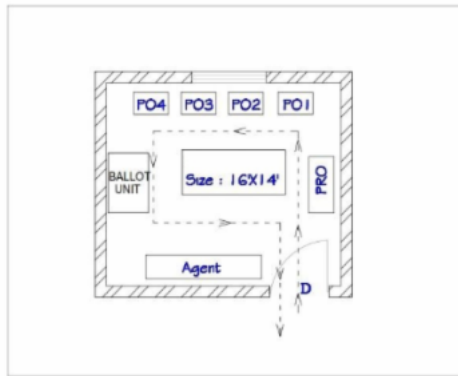

Nazri Naksha

Google Map View

Polling Station Building Front View

Polling Station Front View

Cad View

Key MAP View