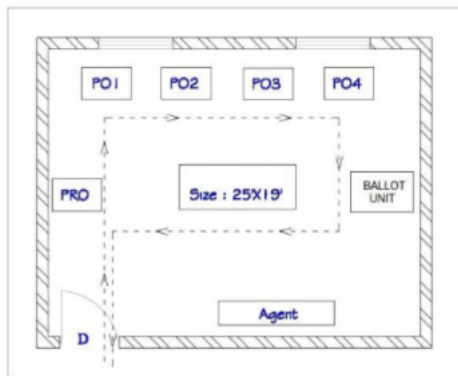

Nazri Naksha

Google Map View

Polling Station Building Front View

Polling Station Front View

Cad View

Key MAP View