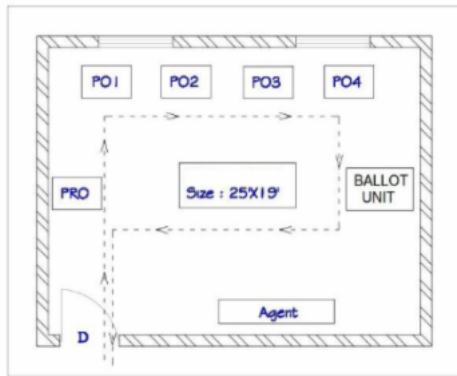

Nazri Naksha

Google Map View

Polling Station Building Front View

Polling Station Front View

Cad View

Key MAP View