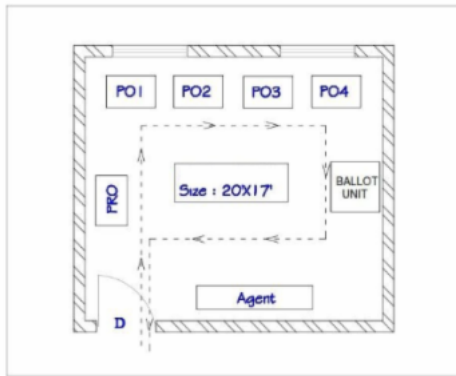

Nazri Naksha

Google Map View

Polling Station Building Front View

Polling Station Front View

Cad View

Key MAP View