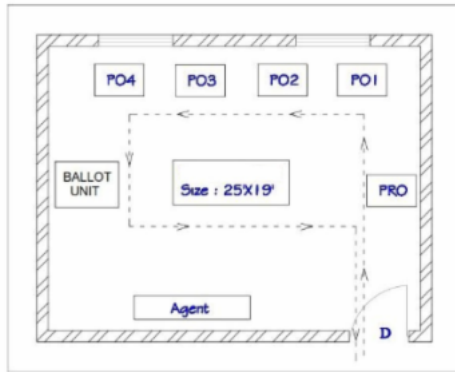

Nazri Naksha

Google Map View

Polling Station Building Front View

Polling Station Front View

Cad View

Key MAP View