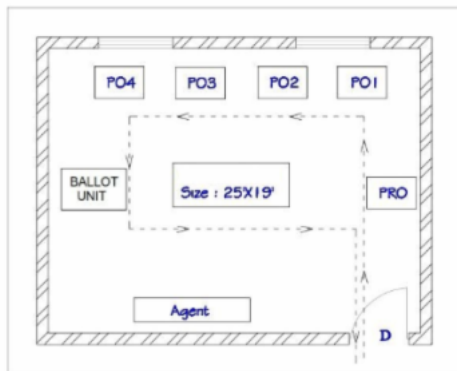

Nazri Naksha

Google Map View

Polling Station Building Front View

Polling Station Front View

Cad View

Key MAP View