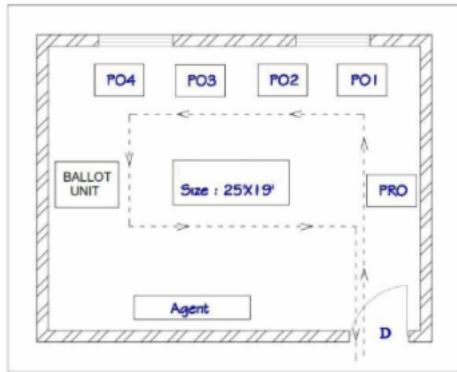

Nazri Naksha

Google Map View

Polling Station Building Front View

Polling Station Front View

Cad View

Key MAP View