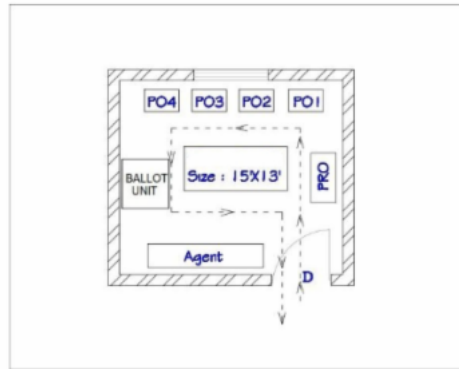

Nazri Naksha

Google Map View

Polling Station Building Front View

Polling Station Front View

Cad View

Key MAP View