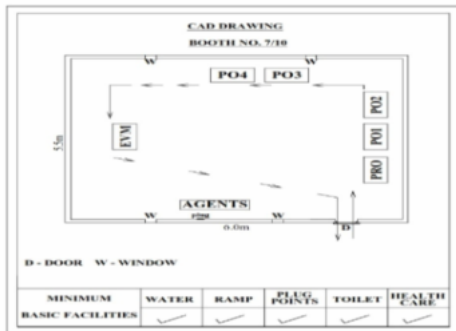

Nazri Naksha

Google Map View

Polling Station Building Front View

Polling Station Front View

Cad View

Key MAP View