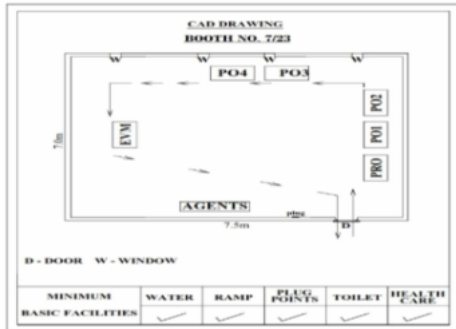

Nazri Naksha

Google Map View

Polling Station Building Front View

Polling Station Front View

Cad View

Key MAP View