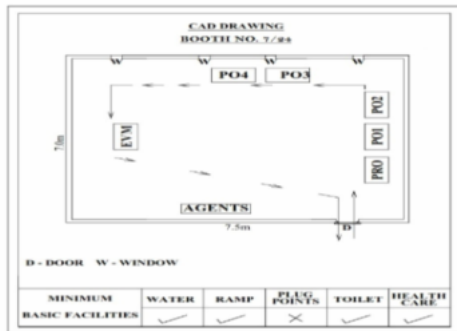

Nazri Naksha

Google Map View

Polling Station Building Front View

Polling Station Front View

Cad View

Key MAP View