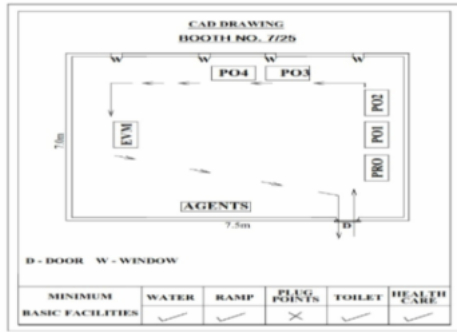

Nazri Naksha

Google Map View

Polling Station Building Front View

Polling Station Front View

Cad View

Key MAP View