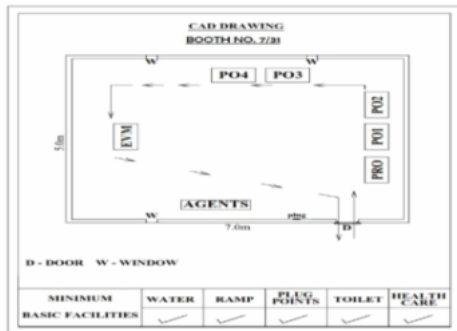

Nazri Naksha

Google Map View

Polling Station Building Front View

Polling Station Front View

Cad View

Key MAP View