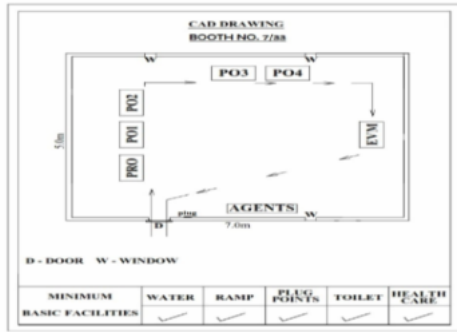

Nazri Naksha

Google Map View

Polling Station Building Front View

Polling Station Front View

Cad View

Key MAP View