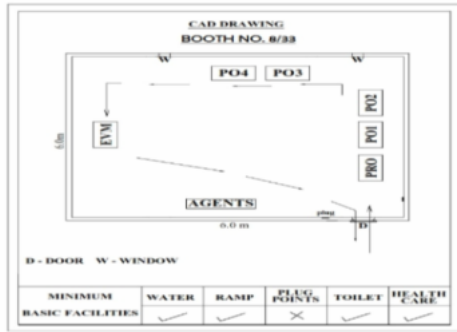

Nazri Naksha

Google Map View

Polling Station Building Front View

Polling Station Front View

Cad View

Key MAP View