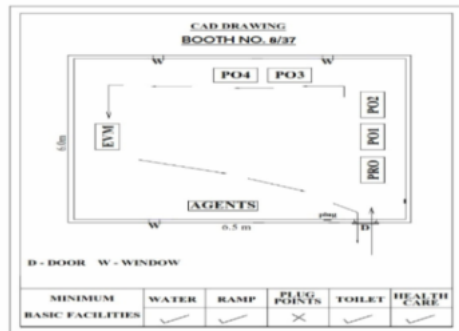

Nazri Naksha

Google Map View

Polling Station Building Front View

Polling Station Front View

Cad View

Key MAP View