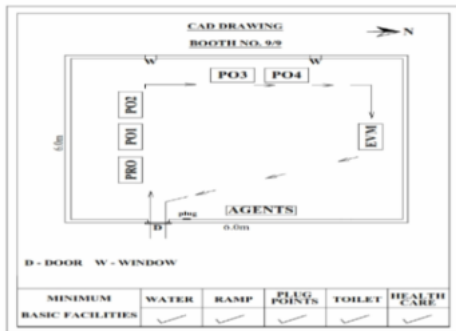

Nazri Naksha

Google Map View

Polling Station Building Front View

Polling Station Front View

Cad View

Key MAP View