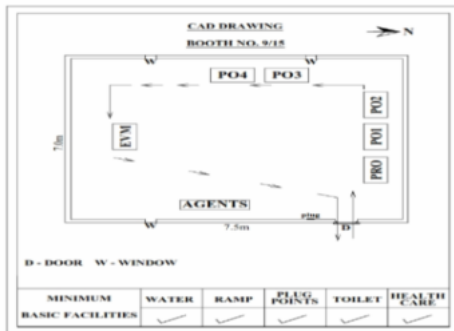

Nazri Naksha

Google Map View

Polling Station Building Front View

Polling Station Front View

Cad View

Key MAP View