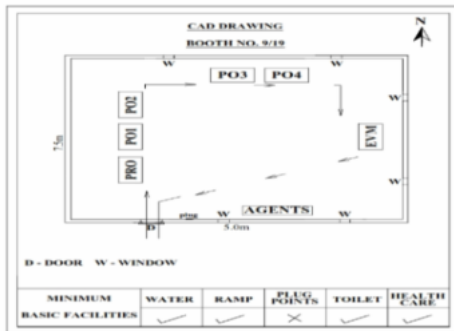

Nazri Naksha

Google Map View

Polling Station Building Front View

Polling Station Front View

Cad View

Key MAP View