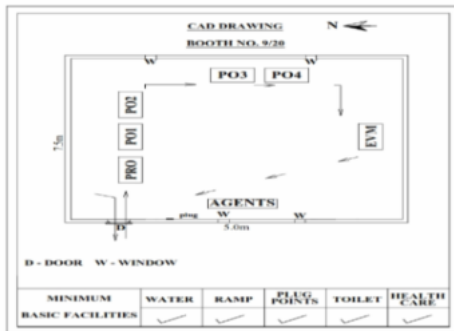

Nazri Naksha

Google Map View

Polling Station Building Front View

Polling Station Front View

Cad View

Key MAP View