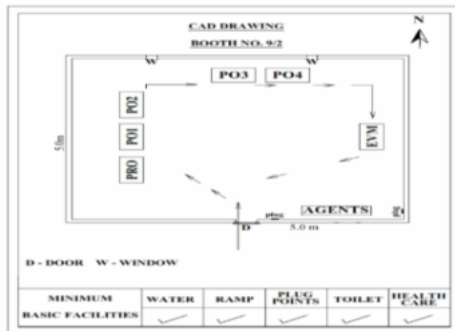

Nazri Naksha

Google Map View

Polling Station Building Front View

Polling Station Front View

Cad View

Key MAP View