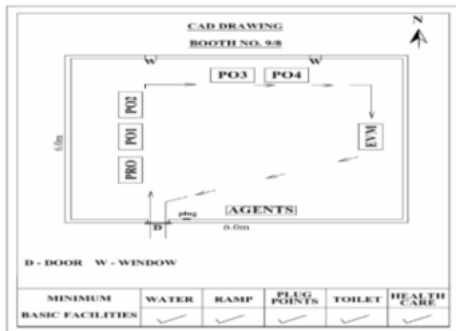

Nazri Naksha

Google Map View

Polling Station Building Front View

Polling Station Front View

Cad View

Key MAP View