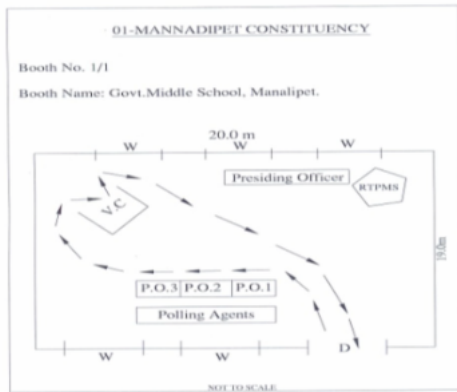

Nazri Naksha

Google Map View

Polling Station Building Front View

Polling Station Front View

Cad View

Key MAP View