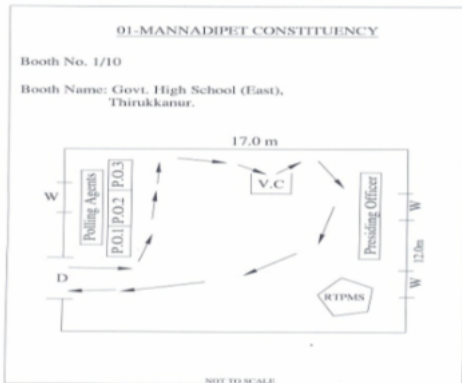

Nazri Naksha

Google Map View

Polling Station Building Front View

Polling Station Front View

Cad View

Key MAP View