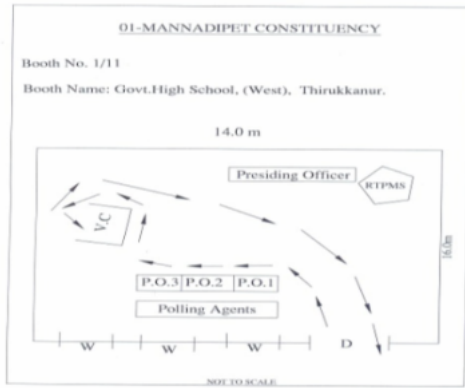

Nazri Naksha

Google Map View

Polling Station Building Front View

Polling Station Front View

Cad View

Key MAP View