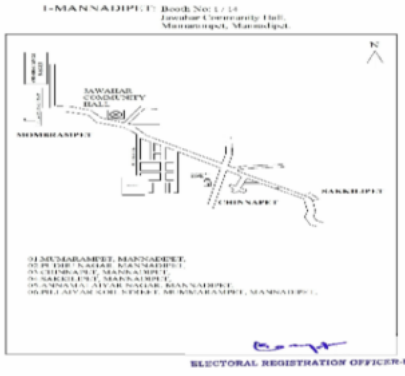

Nazri Naksha

Google Map View