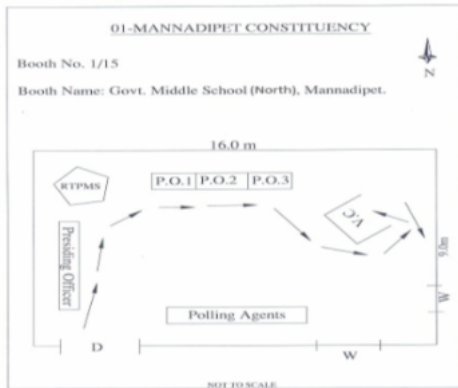

Nazri Naksha

Google Map View

Polling Station Building Front View

Polling Station Front View

Cad View

Key MAP View