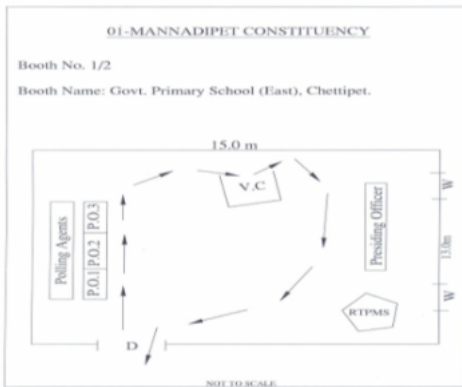

Nazri Naksha

Google Map View

Polling Station Building Front View

Polling Station Front View

Cad View

Key MAP View