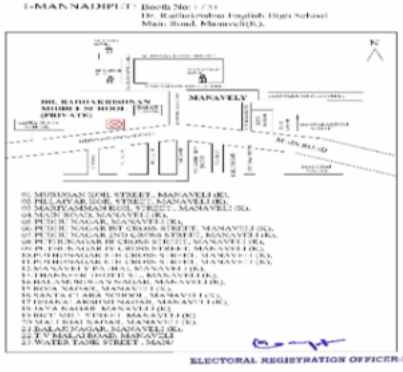

Nazri Naksha

Google Map View