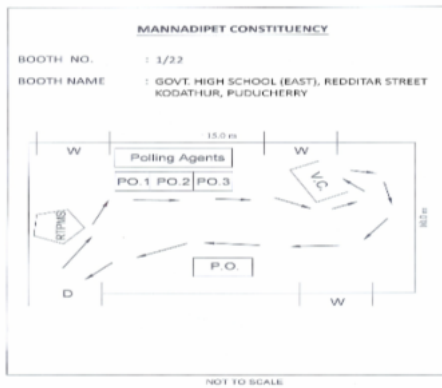

Nazri Naksha

Google Map View

Polling Station Building Front View

Polling Station Front View

Cad View

Key MAP View