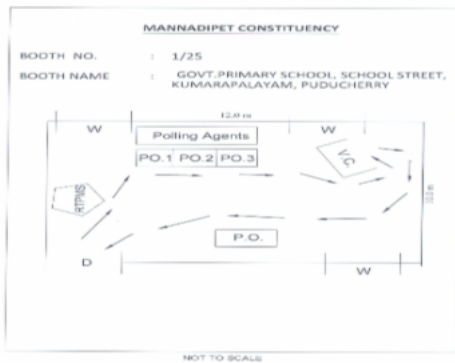

Nazri Naksha

Google Map View

Polling Station Building Front View

Polling Station Front View

Cad View

Key MAP View