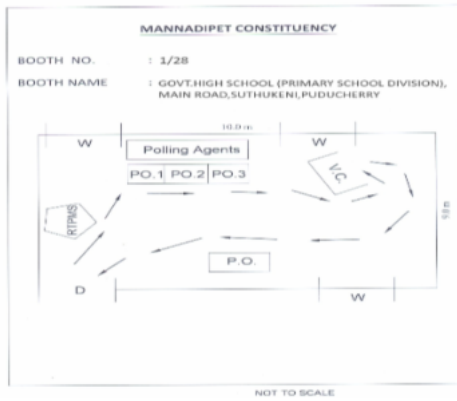

Nazri Naksha

Google Map View

Polling Station Building Front View

Polling Station Front View

Cad View

Key MAP View