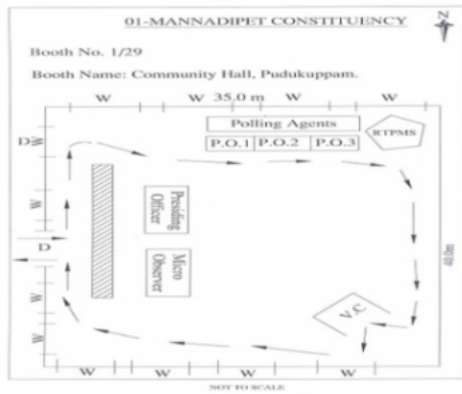

Nazri Naksha

Google Map View

Polling Station Building Front View

Polling Station Front View

Cad View

Key MAP View