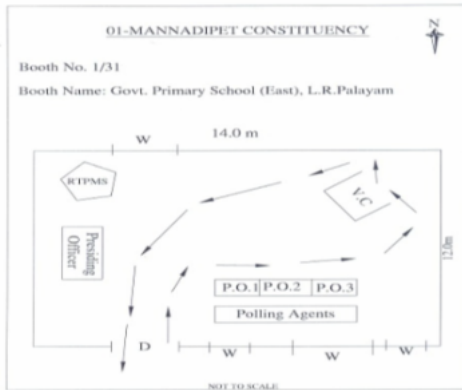

Nazri Naksha

Google Map View

Polling Station Building Front View

Polling Station Front View

Cad View

Key MAP View