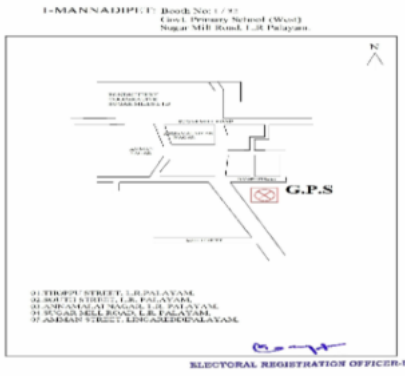

Nazri Naksha

Google Map View