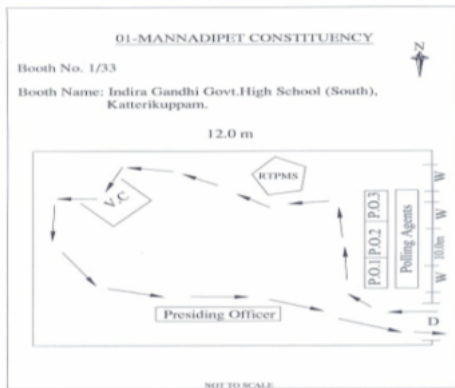

Nazri Naksha

Google Map View

Polling Station Building Front View

Polling Station Front View

Cad View

Key MAP View