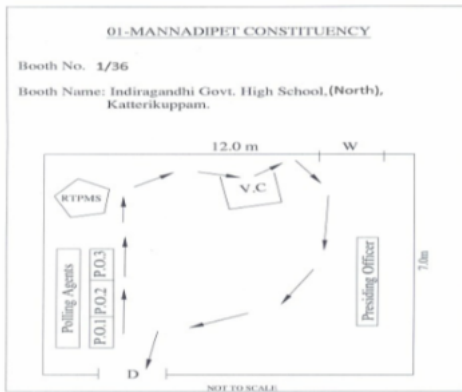

Nazri Naksha

Google Map View

Polling Station Building Front View

Polling Station Front View

Cad View

Key MAP View