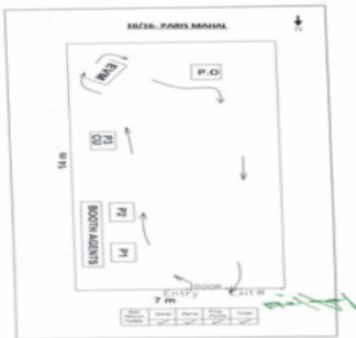

Nazri Naksha

Google Map View

Polling Station Building Front View

Polling Station Front View

Cad View

Key MAP View