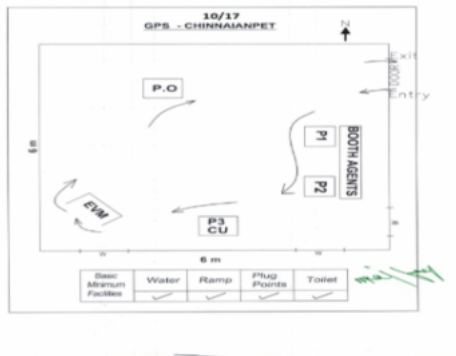

Nazri Naksha

Google Map View

Polling Station Building Front View

Polling Station Front View

Cad View

Key MAP View