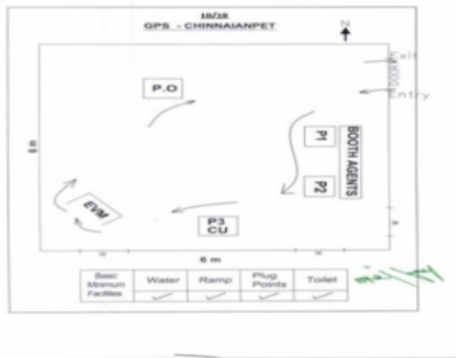

Nazri Naksha

Google Map View

Polling Station Building Front View

Polling Station Front View

Cad View

Key MAP View