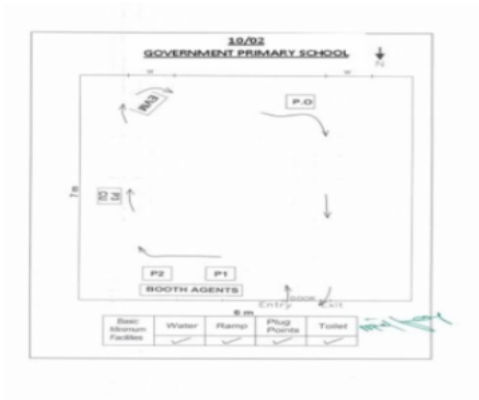

Nazri Naksha

Google Map View

Polling Station Building Front View

Polling Station Front View

Cad View

Key MAP View