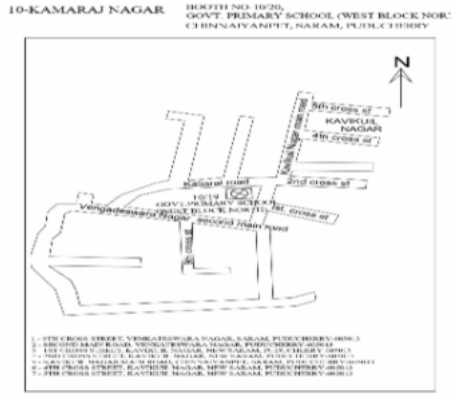

Nazri Naksha

Google Map View