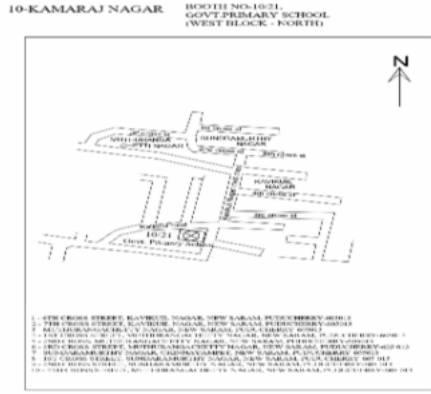

Nazri Naksha

Google Map View