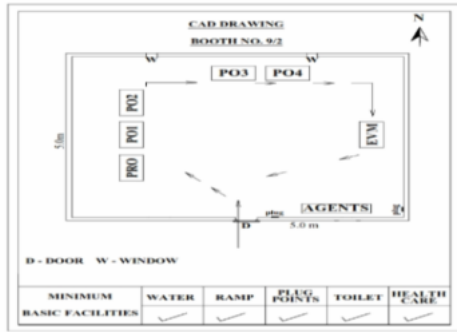

Nazri Naksha

Google Map View

Polling Station Building Front View

Polling Station Front View

Cad View

Key MAP View