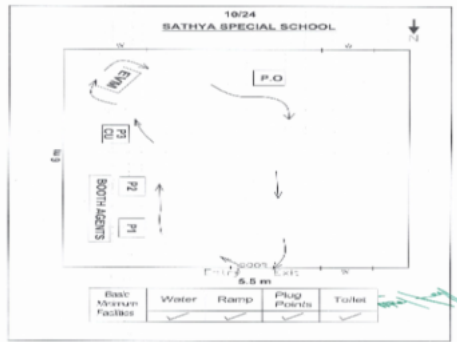

Nazri Naksha

Google Map View

Polling Station Building Front View

Polling Station Front View

Cad View

Key MAP View