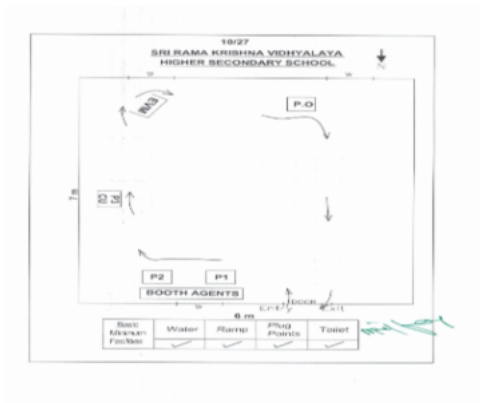

Nazri Naksha

Google Map View

Polling Station Building Front View

Polling Station Front View

Cad View

Key MAP View