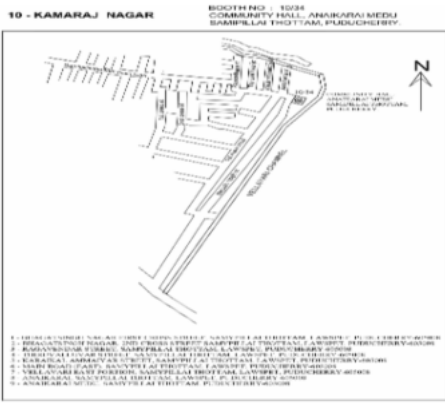

Nazri Naksha

Google Map View