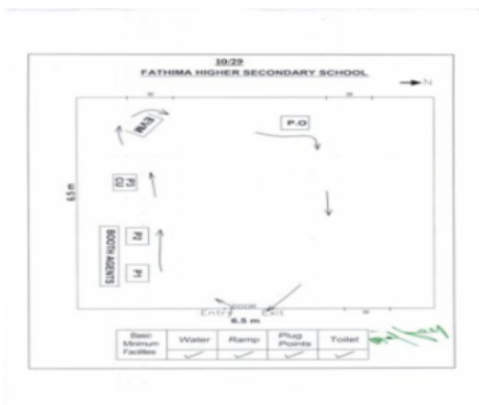

Nazri Naksha

Google Map View

Polling Station Building Front View

Polling Station Front View

Cad View

Key MAP View