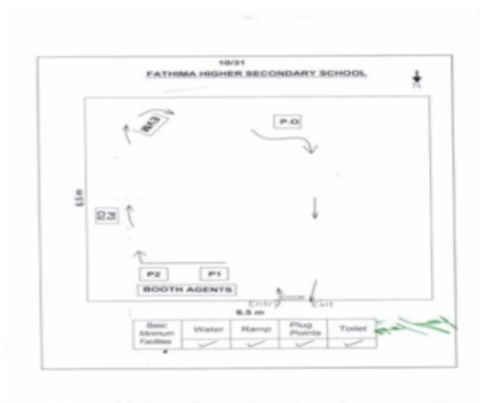

Nazri Naksha

Google Map View

Polling Station Building Front View

Polling Station Front View

Cad View

Key MAP View