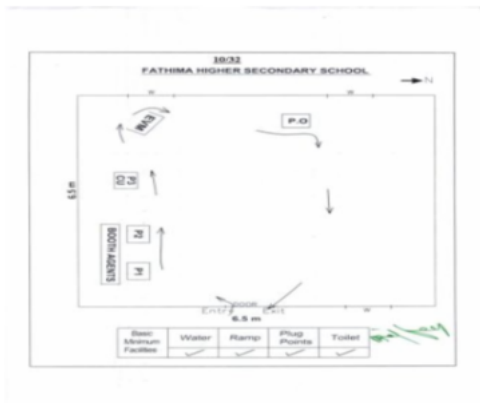

Nazri Naksha

Google Map View

Polling Station Building Front View

Polling Station Front View

Cad View

Key MAP View